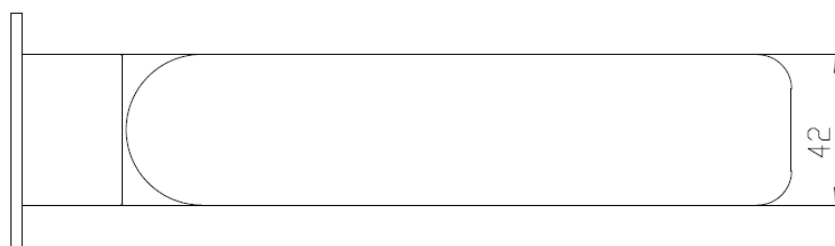

Swivel Wall Outlet

Chrome
104913CP

Matte Black
104913BK

Brushed Nickel
104913BN

Brushed Gold
104913BG

Gun Metal
104913GM

Dimensions are approximate. Information in this technical overview is representative of the product available at the time of printing. Due to our policy of continuous product development, the design and specifications depicted are subject to change without notice. Please confirm all particulars prior to installation.