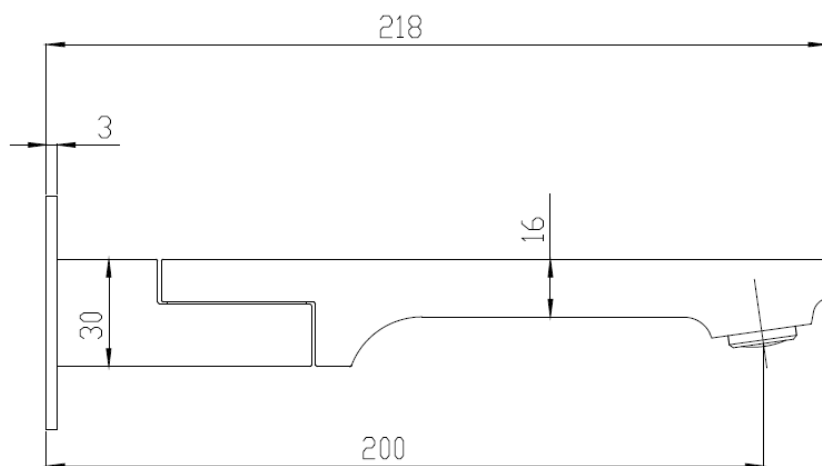

Swivel Wall Outlet

Chrome
104913CP

Matte Black
104913BK

Brushed Nickel
104913BN

Brushed Gold
104913BG

Gun Metal
104913GM

Dimensions are approximate. Information in this technical overview is representative of the product available at the time of printing. Due to our policy of continuous product development, the design and specifications depicted are subject to change without notice. Please confirm all particulars prior to installation.