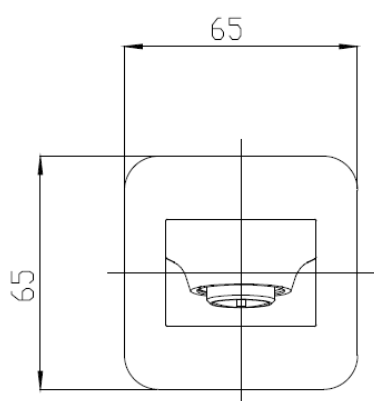

Swivel Wall Outlet

Chrome
104913CP

Matte Black
104913BK

Brushed Nickel
104913BN

Brushed Gold
104913BG

Gun Metal
104913GM

Dimensions are approximate. Information in this technical overview is representative of the product available at the time of printing. Due to our policy of continuous product development, the design and specifications depicted are subject to change without notice. Please confirm all particulars prior to installation.